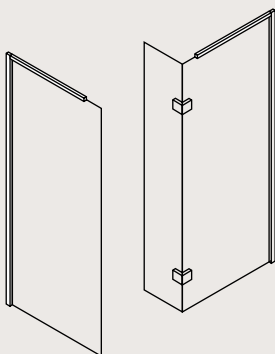

FEATURES

- Simpsons Clear as standard
- 8mm toughened glass
- 15mm adjustment for easy fitting
- Reversible design
- Powershower proof
- Bright chrome plated profile finish
- Folding panel for easy access
- Floor or tray mounted
- 180° hinge
- Concealed profile fixings

DIAGRAMS

Walk In Easy Access

Walk In Easy Access with Walk In End Panel

Door opening

MIRRORED WALK IN EASY ACCESS

Bright chrome plated profile finish, mirrored glass

Width	Door Entry Width	Adjustment	Height	Product Code	PRICE (£)
1050mm 689mm (fixed panel) 346mm (end panel)		1050 - 1065	2000	MWESC1050	£695.00
1250mm 889mm (fixed panel) 346mm (end panel)		1250 - 1265	2000	MWESC1250	£745.00
1450mm 1089mm (fixed panel) 346mm (end panel)		1450 - 1465	2000	MWESC1450	£795.00