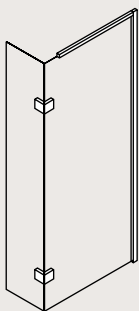

Photo product list

Simpsons

Door: 1200mm

Shower Tray: Rectangular Stone

Resin & Waste 900 x 1200mm

Crosswater

Tap: Central

Shower Valve: Svelte

FEATURES

- Simpsons Clear as standard
- 8mm toughened glass
- 15mm adjustment for easy fitting
- Reversible design
- Powershower proof
- Bright chrome plated profile finish
- Folding panel for easy access
- Floor or tray mounted
- 180° hinge
- Concealed profile fixings

DIAGRAMS

Walk In Easy Access

Walk In Easy Access with Walk In End Panel

Door opening

MIRRORED WALK IN EASY ACCESS

Bright chrome plated profile finish, mirrored glass

Width	Door Entry Width	Adjustment	Height	Product Code	PRICE (£)
1050mm 689mm (fixed panel) 346mm (end panel)		1050 - 1065	2000	MWESC1050	£695.00
1250mm 889mm (fixed panel) 346mm (end panel)		1250 - 1265	2000	MWESC1250	£745.00
1450mm 1089mm (fixed panel) 346mm (end panel)		1450 - 1465	2000	MWESC1450	£795.00