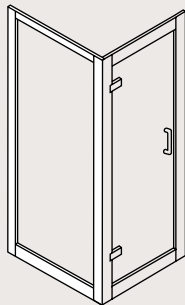

HINGED DOOR	30	SINGLE SLIDER WITH SIDE PANEL	32
HINGED DOOR WITH SIDE PANEL	30	WALK IN EASY ACCESS	34
SINGLE SLIDER	32		

Shown: Elite Hinged Door with Elite Mirrored Side Panel

ELITE MIRRORED HINGED DOOR

FEATURES

- Simpsons Clear as standard
- 8mm toughened glass
- 40mm adjustment for easy fitting
- Reversible design
- Powershower proof
- Bright chrome plated profile finish
- Frameless hinged door
- Double ball catch closing
- Outward opening

DIAGRAMS

Hinged Door

Hinged Door with Side Panel

Door opening

MIRRORED HINGED DOOR

Bright chrome plated profile finish, mirrored glass

Width	Door Entry Width	Adjustment	Height	Product Code	PRICE (£)
700mm	547	650 - 690	1950	MHDSC0700	£770.00
800mm	647	750 - 790	1950	MHDSC0800	£810.00
900mm	747	850 - 890	1950	MHDSC0900	£850.00
1000mm	847	950 - 990	1950	MHDSC1000	£900.00