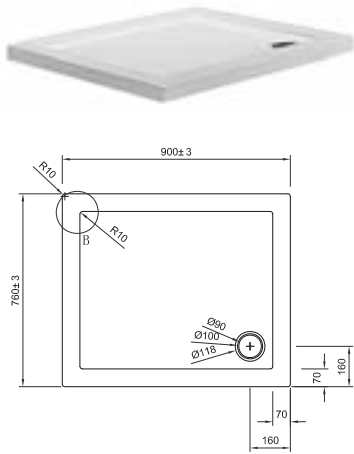

Frame, Panel & Tray

SHOWER TRAYS

Square Shower Tray
ST000S700 700x700mm **£109.00**

Square Shower Tray
ST000S760 760x760mm **£129.00**

Square Shower Tray
ST000S800 800x800mm **£139.00**

Square Shower Tray
ST000S900 900x900mm **£169.00**

Square Shower Tray
ST000S1000 1000x1000mm **£199.00**

Pentagon Shower Tray
ST000P900 900x900mm **£199.00**

Walk In Tray
STWK91400 900x1400mm **£299.00**

Walk In Tray
STWK81700 800x1700mm **£299.00**

SHOWER TRAYS

Square/Pentagon/Walk In/Rectangular

Rectangular Shower Tray
ST0R76900 760x900mm **£169.00**

Rectangular Shower Tray
ST00R8900 800x900mm **£169.00**

Rectangular Shower Tray
ST0R81000 800x1000mm **£199.00**

Panels

STP00P900	Pentagon Shower Tray Panel, Front Face only 900mm	£22.95
STP01700F	Standard Shower Tray Panel Female for sizes up to 1700mm	£29.50
STP01000M	Standard Shower Tray Panel Male for sizes up to 1000mm	£29.50
STP0Q1000	Quadrant Shower Tray Panel for sizes up to 1000mm	£29.50
STP0Q12X9	Quadrant Offset Shower Tray Panel for sizes up to 1200 x 900mm	£29.50
STP0Q1400	Quadrant Offset Shower Tray Panel for 1400 x 900mm tray	£34.50