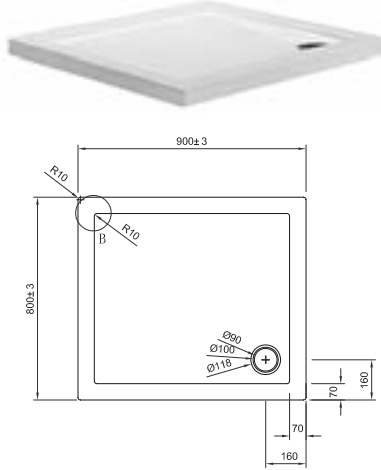

Frame, Panel & Tray

SHOWER TRAYS

Square Shower Tray
ST000S700 700x700mm **£109.00**

Square Shower Tray
ST000S760 760x760mm **£129.00**

Square Shower Tray
ST000S800 800x800mm **£139.00**

Square Shower Tray
ST000S900 900x900mm **£169.00**

Square Shower Tray
ST000S1000 1000x1000mm **£199.00**

Pentagon Shower Tray
ST000P900 900x900mm **£199.00**

Walk In Tray
STWK91400 900x1400mm **£299.00**

Walk In Tray
STWK81700 800x1700mm **£299.00**

SHOWER TRAYS

Square/Pentagon/Walk In/Rectangular

Rectangular Shower Tray
ST0R76900 760x900mm **£169.00**

Rectangular Shower Tray
ST00R8900 800x900mm **£169.00**

Rectangular Shower Tray
ST0R81000 800x1000mm **£199.00**

Panels

STP00P900	Pentagon Shower Tray Panel, Front Face only 900mm	£22.95
STP01700F	Standard Shower Tray Panel Female for sizes up to 1700mm	£29.50
STP01000M	Standard Shower Tray Panel Male for sizes up to 1000mm	£29.50
STP0Q1000	Quadrant Shower Tray Panel for sizes up to 1000mm	£29.50
STP0Q12X9	Quadrant Offset Shower Tray Panel for sizes up to 1200 x 900mm	£29.50
STP0Q1400	Quadrant Offset Shower Tray Panel for 1400 x 900mm tray	£34.50