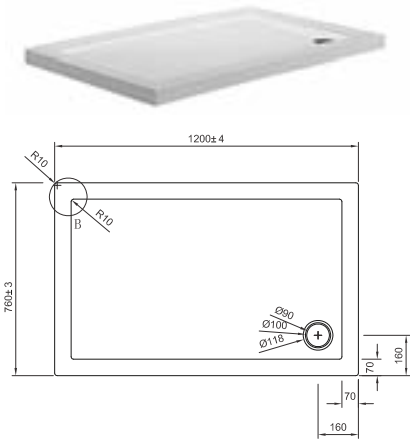

Square Shower Tray
ST000S1000 1000x1000mm **£199.00**

Pentagon Shower Tray
ST000P900 900x900mm **£199.00**

Walk In Tray
STWK91400 900x1400mm **£299.00**

Walk In Tray
STWK81700 800x1700mm **£299.00**

SHOWER TRAYS

Square/Pentagon/Walk In/Rectangular

Rectangular Shower Tray
ST0R76900 760x900mm **£169.00**

Rectangular Shower Tray
ST00R8900 800x900mm **£169.00**

Rectangular Shower Tray
ST0R81000 800x1000mm **£199.00**

Rectangular Shower Tray
ST0R71200 760x1200mm **£249.00**

NEW Rectangular Shower Tray
ST0R81100 800x1100mm **£239.00**

NEW Rectangular Shower Tray
ST0R91100 900x1100mm **£239.00**

Rectangular Shower Tray
ST0R81200 800x1200mm **£249.00**

Panels

STP00P900	Pentagon Shower Tray Panel, Front Face only 900mm	£22.95
STP01700F	Standard Shower Tray Panel Female for sizes up to 1700mm	£29.50
STP01000M	Standard Shower Tray Panel Male for sizes up to 1000mm	£29.50
STP0Q1000	Quadrant Shower Tray Panel for sizes up to 1000mm	£29.50
STP0Q12X9	Quadrant Offset Shower Tray Panel for sizes up to 1200 x 900mm	£29.50
STP0Q1400	Quadrant Offset Shower Tray Panel for 1400 x 900mm tray	£34.50