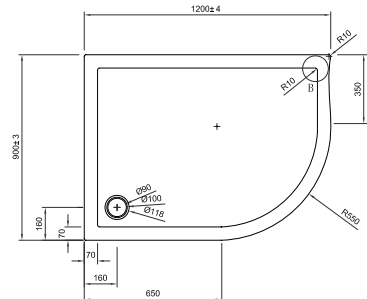

Rectangular Shower Tray
ST0R91200 900x1200mm **£249.00**

Quadrant Shower Tray
ST000Q800 800x800mm **£189.00**

Quadrant Shower Tray
ST000Q900 900x900mm **£199.00**

Quadrant Shower Tray
ST000Q1000 1000x1000mm **£239.00**

NEW Quadrant Shower Tray
STQ81000L 800x1000mm (L) **£229.00**

NEW Quadrant Shower Tray
STQ81000R 800x1000mm (R) **£229.00**

NEW Quadrant Shower Tray
STQ81200L 800x1200mm (L) **£259.00**

NEW Quadrant Shower Tray
STQ81200R 800x1200mm (R) **£259.00**

Quadrant Shower Tray
STQ91200L 900x1200mm (L) **£259.00**

Quadrant Shower Tray
STQ91200R 900x1200mm (R) **£259.00**

SHOWER TRAYS

Quadrant/Frames

NEW Quadrant Shower Tray

STQ91400L 900x1400mm (L) **£299.00**

NEW Quadrant Shower Tray

STQ91400R 900x1400mm (R) **£299.00**

Only to be used in conjunction with Design View Inward Opening Quadrant, page 40.

Shower Tray Frames

Panels can not be used for installation where the shower tray is exposed on 3 sides.