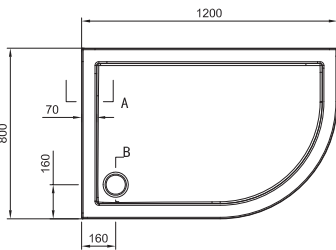

Rectangular Shower Tray
ST0R91200 900x1200mm **£249.00**

Quadrant Shower Tray
ST000Q800 800x800mm **£189.00**

Quadrant Shower Tray
ST000Q900 900x900mm **£199.00**

Quadrant Shower Tray
ST000Q1000 1000x1000mm **£239.00**

NEW Quadrant Shower Tray
STQ81000L 800x1000mm (L) **£229.00**

NEW Quadrant Shower Tray
STQ81000R 800x1000mm (R) **£229.00**

NEW Quadrant Shower Tray
STQ81200L 800x1200mm (L) **£259.00**

NEW Quadrant Shower Tray
STQ81200R 800x1200mm (R) **£259.00**

Quadrant Shower Tray
STQ91200L 900x1200mm (L) **£259.00**

Quadrant Shower Tray
STQ91200R 900x1200mm (R) **£259.00**

SHOWER TRAYS

Quadrant/Frames

NEW Quadrant Shower Tray

STQ91400L 900x1400mm (L) **£299.00**

NEW Quadrant Shower Tray

STQ91400R 900x1400mm (R) **£299.00**

Only to be used in conjunction with Design View Inward Opening Quadrant, page 40.

Shower Tray Frames

Panels can not be used for installation where the shower tray is exposed on 3 sides.