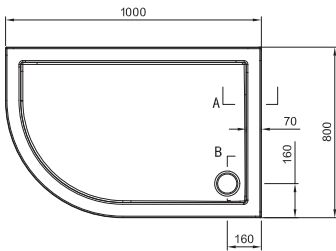

Rectangular Shower Tray
ST0R71200 760x1200mm **£249.00**

NEW Rectangular Shower Tray
ST0R81100 800x1100mm **£239.00**

NEW Rectangular Shower Tray
ST0R91100 900x1100mm **£239.00**

Rectangular Shower Tray
ST0R81200 800x1200mm **£249.00**

Rectangular Shower Tray
ST0R91200 900x1200mm **£249.00**

Quadrant Shower Tray
ST000Q800 800x800mm **£189.00**

Quadrant Shower Tray
ST000Q900 900x900mm **£199.00**

Quadrant Shower Tray
ST000Q1000 1000x1000mm **£239.00**

NEW Quadrant Shower Tray
STQ81000L 800x1000mm (L) **£229.00**

NEW Quadrant Shower Tray
STQ81000R 800x1000mm (R) **£229.00**

NEW Quadrant Shower Tray
STQ81200L 800x1200mm (L) **£259.00**

NEW Quadrant Shower Tray
STQ81200R 800x1200mm (R) **£259.00**

Quadrant Shower Tray
STQ91200L 900x1200mm (L) **£259.00**

Quadrant Shower Tray
STQ91200R 900x1200mm (R) **£259.00**

SHOWER TRAYS

Quadrant/Frames

NEW Quadrant Shower Tray

STQ91400L 900x1400mm (L) **£299.00**