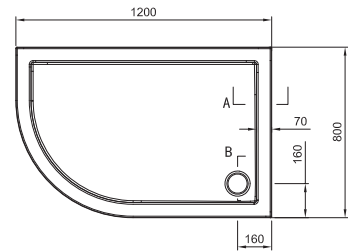

Rectangular Shower Tray
ST0R71200 760x1200mm **£249.00**

NEW Rectangular Shower Tray
ST0R81100 800x1100mm **£239.00**

NEW Rectangular Shower Tray
ST0R91100 900x1100mm **£239.00**

Rectangular Shower Tray
ST0R81200 800x1200mm **£249.00**

Rectangular Shower Tray
ST0R91200 900x1200mm **£249.00**

Quadrant Shower Tray
ST000Q800 800x800mm **£189.00**

Quadrant Shower Tray
ST000Q900 900x900mm **£199.00**

Quadrant Shower Tray
ST000Q1000 1000x1000mm **£239.00**

NEW Quadrant Shower Tray
STQ81000L 800x1000mm (L) **£229.00**

NEW Quadrant Shower Tray
STQ81000R 800x1000mm (R) **£229.00**

NEW Quadrant Shower Tray
STQ81200L 800x1200mm (L) **£259.00**

NEW Quadrant Shower Tray
STQ81200R 800x1200mm (R) **£259.00**

Quadrant Shower Tray
STQ91200L 900x1200mm (L) **£259.00**

Quadrant Shower Tray
STQ91200R 900x1200mm (R) **£259.00**

SHOWER TRAYS

Quadrant/Frames

NEW Quadrant Shower Tray

STQ91400L 900x1400mm (L) **£299.00**