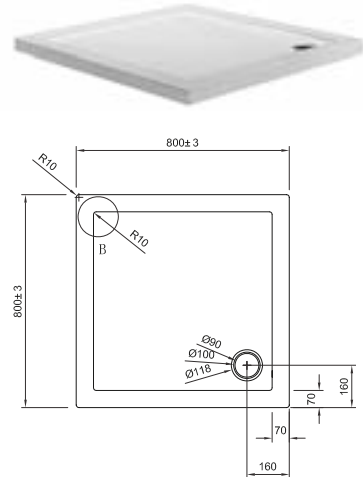

SPECIFICATIONS

Low Profile - 58mm high

High Quality Acrylic

Complementary design

Easy clean surface

Brilliant white finish

High Flow Waste

Tray Specification

Frame, Panel & Tray

SHOWER TRAYS

Square Shower Tray
ST000S700 700x700mm **£109.00**

Square Shower Tray
ST000S760 760x760mm **£129.00**

Square Shower Tray
ST000S800 800x800mm **£139.00**

Square Shower Tray
ST000S900 900x900mm **£169.00**

Square Shower Tray
ST000S1000 1000x1000mm **£199.00**

Pentagon Shower Tray
ST000P900 900x900mm **£199.00**

Walk In Tray
STWK91400 900x1400mm **£299.00**

Walk In Tray
STWK81700 800x1700mm **£299.00**

SHOWER TRAYS

Panels

STP00P900	Pentagon Shower Tray Panel, Front Face only 900mm	£22.95
STP01700F	Standard Shower Tray Panel Female for sizes up to 1700mm	£29.50
STP01000M	Standard Shower Tray Panel Male for sizes up to 1000mm	£29.50
STP0Q1000	Quadrant Shower Tray Panel for sizes up to 1000mm	£29.50
STP0Q12X9	Quadrant Offset Shower Tray Panel for sizes up to 1200 x 900mm	£29.50
STP0Q1400	Quadrant Offset Shower Tray Panel for 1400 x 900mm tray	£34.50