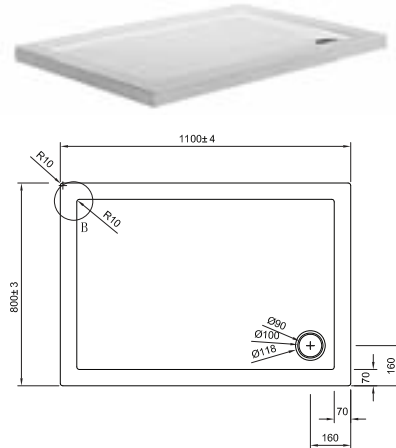

Square/Pentagon/Walk In/Rectangular

Rectangular Shower Tray
ST0R76900 760x900mm **£169.00**

Rectangular Shower Tray
ST00R8900 800x900mm **£169.00**

Rectangular Shower Tray
ST0R81000 800x1000mm **£199.00**

Rectangular Shower Tray
ST0R71200 760x1200mm **£249.00**

NEW Rectangular Shower Tray
ST0R81100 800x1100mm **£239.00**

NEW Rectangular Shower Tray
ST0R91100 900x1100mm **£239.00**

Rectangular Shower Tray
ST0R81200 800x1200mm **£249.00**

NEW Quadrant Shower Tray

STQ91400R 900x1400mm (R) **£299.00**

Only to be used in conjunction with Design View Inward Opening Quadrant, page 40.

Shower Tray Frames

Panels can not be used for installation where the shower tray is exposed on 3 sides.

Panels

STP00P900	Pentagon Shower Tray Panel, Front Face only 900mm	£22.95
STP01700F	Standard Shower Tray Panel Female for sizes up to 1700mm	£29.50
STP01000M	Standard Shower Tray Panel Male for sizes up to 1000mm	£29.50
STP0Q1000	Quadrant Shower Tray Panel for sizes up to 1000mm	£29.50
STP0Q12X9	Quadrant Offset Shower Tray Panel for sizes up to 1200 x 900mm	£29.50
STP0Q1400	Quadrant Offset Shower Tray Panel for 1400 x 900mm tray	£34.50