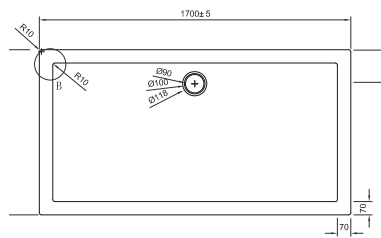

Square Shower Tray
ST000S1000 1000x1000mm **£199.00**

Pentagon Shower Tray
ST000P900 900x900mm **£199.00**

Walk In Tray
STWK91400 900x1400mm **£299.00**

Walk In Tray
STWK81700 800x1700mm **£299.00**

SHOWER TRAYS

Square/Pentagon/Walk In/Rectangular

Rectangular Shower Tray
ST0R76900 760x900mm **£169.00**

Rectangular Shower Tray
ST00R8900 800x900mm **£169.00**

Rectangular Shower Tray
ST0R81000 800x1000mm **£199.00**

Panels

STP00P900	Pentagon Shower Tray Panel, Front Face only 900mm	£22.95
STP01700F	Standard Shower Tray Panel Female for sizes up to 1700mm	£29.50
STP01000M	Standard Shower Tray Panel Male for sizes up to 1000mm	£29.50
STP0Q1000	Quadrant Shower Tray Panel for sizes up to 1000mm	£29.50
STP0Q12X9	Quadrant Offset Shower Tray Panel for sizes up to 1200 x 900mm	£29.50
STP0Q1400	Quadrant Offset Shower Tray Panel for 1400 x 900mm tray	£34.50