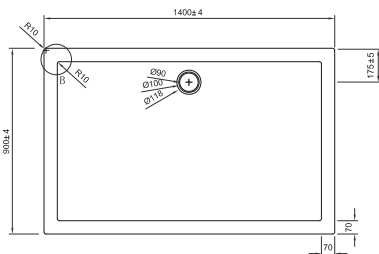

SPECIFICATIONS

Low Profile - 58mm high

High Quality Acrylic

Complementary design

Easy clean surface

Brilliant white finish

High Flow Waste

Tray Specification

Frame, Panel & Tray

SHOWER TRAYS

Square Shower Tray
ST000S700 700x700mm **£109.00**

Square Shower Tray
ST000S760 760x760mm **£129.00**

Square Shower Tray
ST000S800 800x800mm **£139.00**

Square Shower Tray
ST000S900 900x900mm **£169.00**

Square Shower Tray
ST000S1000 1000x1000mm **£199.00**

Pentagon Shower Tray
ST000P900 900x900mm **£199.00**

Walk In Tray
STWK91400 900x1400mm **£299.00**

Walk In Tray
STWK81700 800x1700mm **£299.00**

SHOWER TRAYS

Panels

STP00P900	Pentagon Shower Tray Panel, Front Face only 900mm	£22.95
STP01700F	Standard Shower Tray Panel Female for sizes up to 1700mm	£29.50
STP01000M	Standard Shower Tray Panel Male for sizes up to 1000mm	£29.50
STP0Q1000	Quadrant Shower Tray Panel for sizes up to 1000mm	£29.50
STP0Q12X9	Quadrant Offset Shower Tray Panel for sizes up to 1200 x 900mm	£29.50
STP0Q1400	Quadrant Offset Shower Tray Panel for 1400 x 900mm tray	£34.50