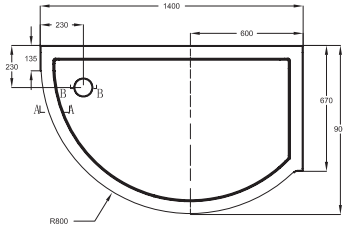

NEW Quadrant Shower Tray
STQ81000L 800x1000mm (L) **£229.00**

NEW Quadrant Shower Tray
STQ81000R 800x1000mm (R) **£229.00**

NEW Quadrant Shower Tray
STQ81200L 800x1200mm (L) **£259.00**

NEW Quadrant Shower Tray
STQ81200R 800x1200mm (R) **£259.00**

Quadrant Shower Tray
STQ91200L 900x1200mm (L) **£259.00**

Quadrant Shower Tray
STQ91200R 900x1200mm (R) **£259.00**

SHOWER TRAYS

Quadrant/Frames

NEW Quadrant Shower Tray

STQ91400L 900x1400mm (L) **£299.00**

NEW Quadrant Shower Tray

STQ91400R 900x1400mm (R) **£299.00**

Only to be used in conjunction with Design View Inward Opening Quadrant, page 40.

Shower Tray Frames

Panels can not be used for installation where the shower tray is exposed on 3 sides.