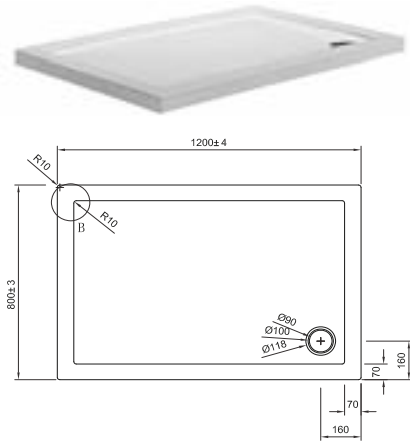

Square/Pentagon/Walk In/Rectangular

Rectangular Shower Tray
ST0R76900 760x900mm **£169.00**

Rectangular Shower Tray
ST00R8900 800x900mm **£169.00**

Rectangular Shower Tray
ST0R81000 800x1000mm **£199.00**

Rectangular Shower Tray
ST0R71200 760x1200mm **£249.00**

NEW Rectangular Shower Tray
ST0R81100 800x1100mm **£239.00**

NEW Rectangular Shower Tray
ST0R91100 900x1100mm **£239.00**

Rectangular Shower Tray
ST0R81200 800x1200mm **£249.00**

Rectangular Shower Tray
ST0R91200 900x1200mm **£249.00**

Quadrant Shower Tray
ST000Q800 800x800mm **£189.00**

Quadrant Shower Tray
ST000Q900 900x900mm **£199.00**

Quadrant Shower Tray
ST000Q1000 1000x1000mm **£239.00**

Panels

STP00P900	Pentagon Shower Tray Panel, Front Face only 900mm	£22.95
STP01700F	Standard Shower Tray Panel Female for sizes up to 1700mm	£29.50
STP01000M	Standard Shower Tray Panel Male for sizes up to 1000mm	£29.50
STP0Q1000	Quadrant Shower Tray Panel for sizes up to 1000mm	£29.50
STP0Q12X9	Quadrant Offset Shower Tray Panel for sizes up to 1200 x 900mm	£29.50
STP0Q1400	Quadrant Offset Shower Tray Panel for 1400 x 900mm tray	£34.50