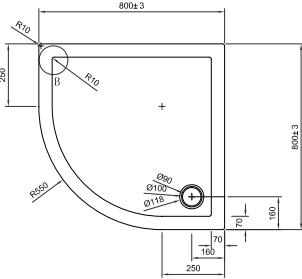

Rectangular Shower Tray
ST0R71200 760x1200mm **£249.00**

NEW Rectangular Shower Tray
ST0R81100 800x1100mm **£239.00**

NEW Rectangular Shower Tray
ST0R91100 900x1100mm **£239.00**

Rectangular Shower Tray
ST0R81200 800x1200mm **£249.00**

Rectangular Shower Tray
ST0R91200 900x1200mm **£249.00**

Quadrant Shower Tray
ST000Q800 800x800mm **£189.00**

Quadrant Shower Tray
ST000Q900 900x900mm **£199.00**

Quadrant Shower Tray
ST000Q1000 1000x1000mm **£239.00**

NEW Quadrant Shower Tray
STQ81000L 800x1000mm (L) **£229.00**

NEW Quadrant Shower Tray
STQ81000R 800x1000mm (R) **£229.00**

NEW Quadrant Shower Tray
STQ81200L 800x1200mm (L) **£259.00**

NEW Quadrant Shower Tray
STQ81200R 800x1200mm (R) **£259.00**

Panels

STP00P900	Pentagon Shower Tray Panel, Front Face only 900mm	£22.95
STP01700F	Standard Shower Tray Panel Female for sizes up to 1700mm	£29.50
STP01000M	Standard Shower Tray Panel Male for sizes up to 1000mm	£29.50
STP0Q1000	Quadrant Shower Tray Panel for sizes up to 1000mm	£29.50
STP0Q12X9	Quadrant Offset Shower Tray Panel for sizes up to 1200 x 900mm	£29.50
STP0Q1400	Quadrant Offset Shower Tray Panel for 1400 x 900mm tray	£34.50