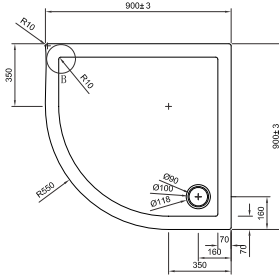

Rectangular Shower Tray
ST0R71200 760x1200mm **£249.00**

NEW Rectangular Shower Tray
ST0R81100 800x1100mm **£239.00**

NEW Rectangular Shower Tray
ST0R91100 900x1100mm **£239.00**

Rectangular Shower Tray
ST0R81200 800x1200mm **£249.00**

Rectangular Shower Tray
ST0R91200 900x1200mm **£249.00**

Quadrant Shower Tray
ST000Q800 800x800mm **£189.00**

Quadrant Shower Tray
ST000Q900 900x900mm **£199.00**

Quadrant Shower Tray
ST000Q1000 1000x1000mm **£239.00**

NEW Quadrant Shower Tray
STQ81000L 800x1000mm (L) **£229.00**

NEW Quadrant Shower Tray
STQ81000R 800x1000mm (R) **£229.00**

NEW Quadrant Shower Tray
STQ81200L 800x1200mm (L) **£259.00**

NEW Quadrant Shower Tray
STQ81200R 800x1200mm (R) **£259.00**

Panels

STP00P900	Pentagon Shower Tray Panel, Front Face only 900mm	£22.95
STP01700F	Standard Shower Tray Panel Female for sizes up to 1700mm	£29.50
STP01000M	Standard Shower Tray Panel Male for sizes up to 1000mm	£29.50
STP0Q1000	Quadrant Shower Tray Panel for sizes up to 1000mm	£29.50
STP0Q12X9	Quadrant Offset Shower Tray Panel for sizes up to 1200 x 900mm	£29.50
STP0Q1400	Quadrant Offset Shower Tray Panel for 1400 x 900mm tray	£34.50