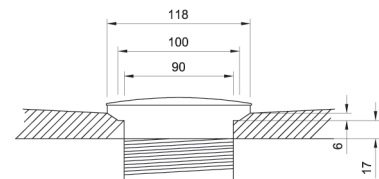

SPECIFICATIONS

Low Profile - 58mm high

High Quality Acrylic

Complementary design

Easy clean surface

Brilliant white finish

High Flow Waste

Tray Specification

High Flow Waste

STHFW6190

£45.00

Simpsons shower trays must only be used in conjunction with the Simpsons High Flow Waste.

Shower Tray Frames

For tray frame sizes, see page 161.

Frame

Frame & Panel

Panels

STP00P900	Pentagon Shower Tray Panel, Front Face only 900mm	£22.95
STP01700F	Standard Shower Tray Panel Female for sizes up to 1700mm	£29.50
STP01000M	Standard Shower Tray Panel Male for sizes up to 1000mm	£29.50
STP0Q1000	Quadrant Shower Tray Panel for sizes up to 1000mm	£29.50
STP0Q12X9	Quadrant Offset Shower Tray Panel for sizes up to 1200 x 900mm	£29.50
STP0Q1400	Quadrant Offset Shower Tray Panel for 1400 x 900mm tray	£34.50