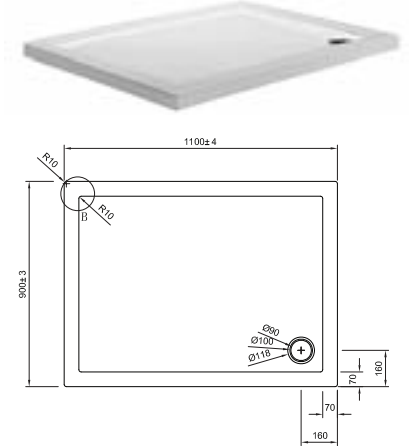

Square/Pentagon/Walk In/Rectangular

Rectangular Shower Tray
ST0R76900 760x900mm **£169.00**

Rectangular Shower Tray
ST00R8900 800x900mm **£169.00**

Rectangular Shower Tray
ST0R81000 800x1000mm **£199.00**

Rectangular Shower Tray
ST0R71200 760x1200mm **£249.00**

NEW Rectangular Shower Tray
ST0R81100 800x1100mm **£239.00**

NEW Rectangular Shower Tray
ST0R91100 900x1100mm **£239.00**

Rectangular Shower Tray
ST0R81200 800x1200mm **£249.00**

NEW Quadrant Shower Tray

STQ91400R 900x1400mm (R) **£299.00**

Only to be used in conjunction with Design View Inward Opening Quadrant, page 40.

Shower Tray Frames

Panels can not be used for installation where the shower tray is exposed on 3 sides.

Panels

STP00P900	Pentagon Shower Tray Panel, Front Face only 900mm	£22.95
STP01700F	Standard Shower Tray Panel Female for sizes up to 1700mm	£29.50
STP01000M	Standard Shower Tray Panel Male for sizes up to 1000mm	£29.50
STP0Q1000	Quadrant Shower Tray Panel for sizes up to 1000mm	£29.50
STP0Q12X9	Quadrant Offset Shower Tray Panel for sizes up to 1200 x 900mm	£29.50
STP0Q1400	Quadrant Offset Shower Tray Panel for 1400 x 900mm tray	£34.50