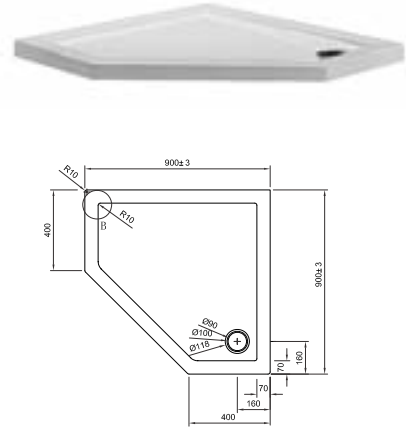

SPECIFICATIONS

Low Profile - 58mm high

High Quality Acrylic

Complementary design

Easy clean surface

Brilliant white finish

High Flow Waste

Tray Specification

Frame, Panel & Tray

SHOWER TRAYS

Square Shower Tray
ST000S700 700x700mm **£109.00**

Square Shower Tray
ST000S760 760x760mm **£129.00**

Square Shower Tray
ST000S800 800x800mm **£139.00**

Square Shower Tray
ST000S900 900x900mm **£169.00**

Square Shower Tray
ST000S1000 1000x1000mm **£199.00**

Pentagon Shower Tray
ST000P900 900x900mm **£199.00**

Walk In Tray
STWK91400 900x1400mm **£299.00**

Walk In Tray
STWK81700 800x1700mm **£299.00**

SHOWER TRAYS

Panels

STP00P900	Pentagon Shower Tray Panel, Front Face only 900mm	£22.95
STP01700F	Standard Shower Tray Panel Female for sizes up to 1700mm	£29.50
STP01000M	Standard Shower Tray Panel Male for sizes up to 1000mm	£29.50
STP0Q1000	Quadrant Shower Tray Panel for sizes up to 1000mm	£29.50
STP0Q12X9	Quadrant Offset Shower Tray Panel for sizes up to 1200 x 900mm	£29.50
STP0Q1400	Quadrant Offset Shower Tray Panel for 1400 x 900mm tray	£34.50