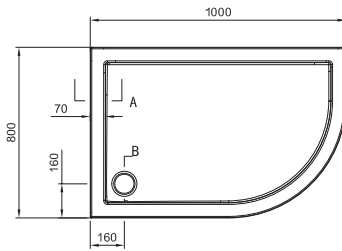

Rectangular Shower Tray
ST0R71200 760x1200mm **£249.00**

NEW Rectangular Shower Tray
ST0R81100 800x1100mm **£239.00**

NEW Rectangular Shower Tray
ST0R91100 900x1100mm **£239.00**

Rectangular Shower Tray
ST0R81200 800x1200mm **£249.00**

Rectangular Shower Tray
ST0R91200 900x1200mm **£249.00**

Quadrant Shower Tray
ST000Q800 800x800mm **£189.00**

Quadrant Shower Tray
ST000Q900 900x900mm **£199.00**

Quadrant Shower Tray
ST000Q1000 1000x1000mm **£239.00**

NEW Quadrant Shower Tray
STQ81000L 800x1000mm (L) **£229.00**

NEW Quadrant Shower Tray
STQ81000R 800x1000mm (R) **£229.00**

NEW Quadrant Shower Tray
STQ81200L 800x1200mm (L) **£259.00**

NEW Quadrant Shower Tray
STQ81200R 800x1200mm (R) **£259.00**

Quadrant Shower Tray
STQ91200L 900x1200mm (L) **£259.00**

Quadrant Shower Tray
STQ91200R 900x1200mm (R) **£259.00**

SHOWER TRAYS

Quadrant/Frames

NEW Quadrant Shower Tray

STQ91400L 900x1400mm (L) **£299.00**