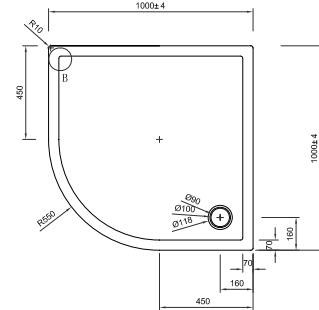

Rectangular Shower Tray
ST0R91200 900x1200mm **£249.00**

Quadrant Shower Tray
ST000Q800 800x800mm **£189.00**

Quadrant Shower Tray
ST000Q900 900x900mm **£199.00**

Quadrant Shower Tray
ST000Q1000 1000x1000mm **£239.00**

NEW Quadrant Shower Tray
STQ81000L 800x1000mm (L) **£229.00**

NEW Quadrant Shower Tray
STQ81000R 800x1000mm (R) **£229.00**

NEW Quadrant Shower Tray
STQ81200L 800x1200mm (L) **£259.00**

NEW Quadrant Shower Tray
STQ81200R 800x1200mm (R) **£259.00**

Quadrant Shower Tray
STQ91200L 900x1200mm (L) **£259.00**

Quadrant Shower Tray
STQ91200R 900x1200mm (R) **£259.00**

SHOWER TRAYS

Quadrant/Frames

NEW Quadrant Shower Tray

STQ91400L 900x1400mm (L) **£299.00**

Panels

STP00P900	Pentagon Shower Tray Panel, Front Face only 900mm	£22.95
STP01700F	Standard Shower Tray Panel Female for sizes up to 1700mm	£29.50
STP01000M	Standard Shower Tray Panel Male for sizes up to 1000mm	£29.50
STP0Q1000	Quadrant Shower Tray Panel for sizes up to 1000mm	£29.50
STP0Q12X9	Quadrant Offset Shower Tray Panel for sizes up to 1200 x 900mm	£29.50
STP0Q1400	Quadrant Offset Shower Tray Panel for 1400 x 900mm tray	£34.50