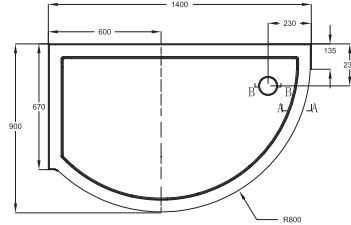

NEW Quadrant Shower Tray
STQ81000L 800x1000mm (L) **£229.00**

NEW Quadrant Shower Tray
STQ81000R 800x1000mm (R) **£229.00**

NEW Quadrant Shower Tray
STQ81200L 800x1200mm (L) **£259.00**

NEW Quadrant Shower Tray
STQ81200R 800x1200mm (R) **£259.00**

Quadrant Shower Tray
STQ91200L 900x1200mm (L) **£259.00**

Quadrant Shower Tray
STQ91200R 900x1200mm (R) **£259.00**

SHOWER TRAYS

Quadrant/Frames

NEW Quadrant Shower Tray

STQ91400L 900x1400mm (L) **£299.00**

NEW Quadrant Shower Tray

STQ91400R 900x1400mm (R) **£299.00**

Only to be used in conjunction with Design View Inward Opening Quadrant, page 40.

Shower Tray Frames

Panels can not be used for installation where the shower tray is exposed on 3 sides.