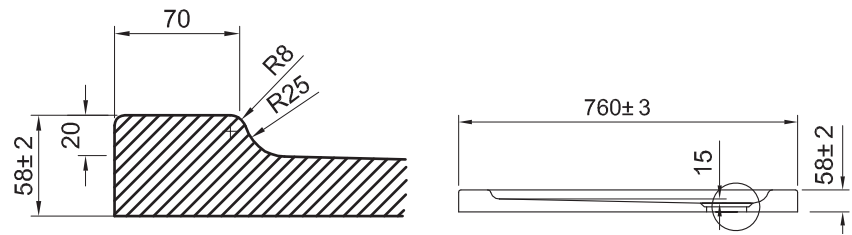

SPECIFICATIONS

Low Profile - 58mm high

High Quality Acrylic

Complementary design

Easy clean surface

Brilliant white finish

High Flow Waste

Tray Specification

High Flow Waste

STHFW6190

£45.00

Simpsons shower trays must only be used in conjunction with the Simpsons High Flow Waste.

Shower Tray Frames

For tray frame sizes, see page 161.

Frame

Frame & Panel

Frame, Panel & Tray

SHOWER TRAYS

Square Shower Tray
ST000S700 700x700mm **£109.00**

Square Shower Tray
ST000S760 760x760mm **£129.00**

Square Shower Tray
ST000S800 800x800mm **£139.00**

Square Shower Tray
ST000S900 900x900mm **£169.00**

Panels

STP00P900	Pentagon Shower Tray Panel, Front Face only 900mm	£22.95
STP01700F	Standard Shower Tray Panel Female for sizes up to 1700mm	£29.50
STP01000M	Standard Shower Tray Panel Male for sizes up to 1000mm	£29.50
STP0Q1000	Quadrant Shower Tray Panel for sizes up to 1000mm	£29.50
STP0Q12X9	Quadrant Offset Shower Tray Panel for sizes up to 1200 x 900mm	£29.50
STP0Q1400	Quadrant Offset Shower Tray Panel for 1400 x 900mm tray	£34.50