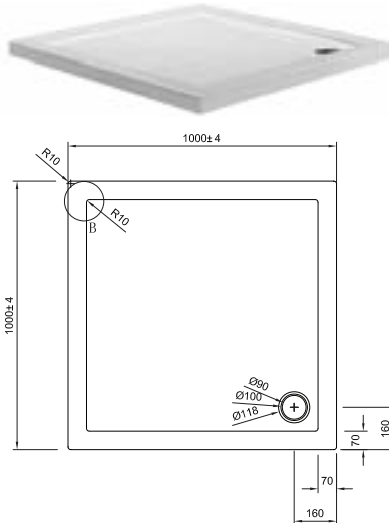

SPECIFICATIONS

Low Profile - 58mm high

High Quality Acrylic

Complementary design

Easy clean surface

Brilliant white finish

High Flow Waste

Tray Specification

Frame, Panel & Tray

SHOWER TRAYS

Square Shower Tray
ST000S700 700x700mm **£109.00**

Square Shower Tray
ST000S760 760x760mm **£129.00**

Square Shower Tray
ST000S800 800x800mm **£139.00**

Square Shower Tray
ST000S900 900x900mm **£169.00**

Square Shower Tray
ST000S1000 1000x1000mm **£199.00**

Pentagon Shower Tray
ST000P900 900x900mm **£199.00**

Walk In Tray
STWK91400 900x1400mm **£299.00**

Walk In Tray
STWK81700 800x1700mm **£299.00**

SHOWER TRAYS

Panels

STP00P900	Pentagon Shower Tray Panel, Front Face only 900mm	£22.95
STP01700F	Standard Shower Tray Panel Female for sizes up to 1700mm	£29.50
STP01000M	Standard Shower Tray Panel Male for sizes up to 1000mm	£29.50
STP0Q1000	Quadrant Shower Tray Panel for sizes up to 1000mm	£29.50
STP0Q12X9	Quadrant Offset Shower Tray Panel for sizes up to 1200 x 900mm	£29.50
STP0Q1400	Quadrant Offset Shower Tray Panel for 1400 x 900mm tray	£34.50