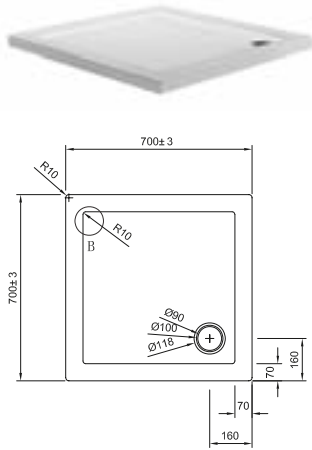

SPECIFICATIONS

Low Profile - 58mm high

High Quality Acrylic

Complementary design

Easy clean surface

Brilliant white finish

High Flow Waste

Tray Specification

High Flow Waste

STHFW6190

£45.00

Simpsons shower trays must only be used in conjunction with the Simpsons High Flow Waste.

Shower Tray Frames

For tray frame sizes, see page 161.

Frame

Frame & Panel

Frame, Panel & Tray

SHOWER TRAYS

Square Shower Tray
ST000S700 700x700mm **£109.00**

Square Shower Tray
ST000S760 760x760mm **£129.00**

Square Shower Tray
ST000S800 800x800mm **£139.00**

Square Shower Tray
ST000S900 900x900mm **£169.00**

Panels

STP00P900	Pentagon Shower Tray Panel, Front Face only 900mm	£22.95
STP01700F	Standard Shower Tray Panel Female for sizes up to 1700mm	£29.50
STP01000M	Standard Shower Tray Panel Male for sizes up to 1000mm	£29.50
STP0Q1000	Quadrant Shower Tray Panel for sizes up to 1000mm	£29.50
STP0Q12X9	Quadrant Offset Shower Tray Panel for sizes up to 1200 x 900mm	£29.50
STP0Q1400	Quadrant Offset Shower Tray Panel for 1400 x 900mm tray	£34.50