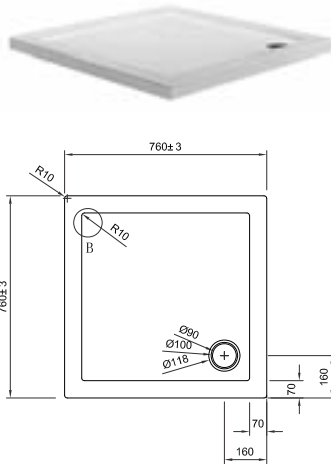

SPECIFICATIONS

Low Profile - 58mm high

High Quality Acrylic

Complementary design

Easy clean surface

Brilliant white finish

High Flow Waste

Tray Specification

Frame, Panel & Tray

SHOWER TRAYS

Square Shower Tray
ST000S700 700x700mm **£109.00**

Square Shower Tray
ST000S760 760x760mm **£129.00**

Square Shower Tray
ST000S800 800x800mm **£139.00**

Square Shower Tray
ST000S900 900x900mm **£169.00**

Square Shower Tray
ST000S1000 1000x1000mm **£199.00**

Pentagon Shower Tray
ST000P900 900x900mm **£199.00**

Walk In Tray
STWK91400 900x1400mm **£299.00**

Walk In Tray
STWK81700 800x1700mm **£299.00**

SHOWER TRAYS

Panels

STP00P900	Pentagon Shower Tray Panel, Front Face only 900mm	£22.95
STP01700F	Standard Shower Tray Panel Female for sizes up to 1700mm	£29.50
STP01000M	Standard Shower Tray Panel Male for sizes up to 1000mm	£29.50
STP0Q1000	Quadrant Shower Tray Panel for sizes up to 1000mm	£29.50
STP0Q12X9	Quadrant Offset Shower Tray Panel for sizes up to 1200 x 900mm	£29.50
STP0Q1400	Quadrant Offset Shower Tray Panel for 1400 x 900mm tray	£34.50