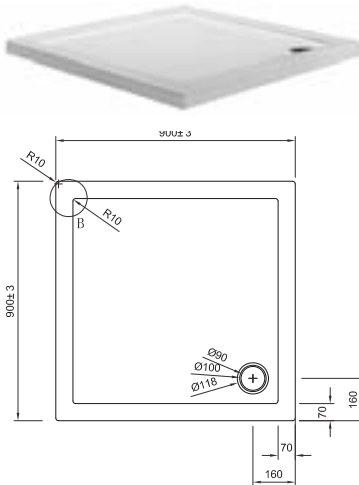

SPECIFICATIONS

Low Profile - 58mm high

High Quality Acrylic

Complementary design

Easy clean surface

Brilliant white finish

High Flow Waste

Tray Specification

Frame, Panel & Tray

SHOWER TRAYS

Square Shower Tray
ST000S700 700x700mm **£109.00**

Square Shower Tray
ST000S760 760x760mm **£129.00**

Square Shower Tray
ST000S800 800x800mm **£139.00**

Square Shower Tray
ST000S900 900x900mm **£169.00**

Square Shower Tray
ST000S1000 1000x1000mm **£199.00**

Pentagon Shower Tray
ST000P900 900x900mm **£199.00**

Walk In Tray
STWK91400 900x1400mm **£299.00**

Walk In Tray
STWK81700 800x1700mm **£299.00**

SHOWER TRAYS

Panels

STP00P900	Pentagon Shower Tray Panel, Front Face only 900mm	£22.95
STP01700F	Standard Shower Tray Panel Female for sizes up to 1700mm	£29.50
STP01000M	Standard Shower Tray Panel Male for sizes up to 1000mm	£29.50
STP0Q1000	Quadrant Shower Tray Panel for sizes up to 1000mm	£29.50
STP0Q12X9	Quadrant Offset Shower Tray Panel for sizes up to 1200 x 900mm	£29.50
STP0Q1400	Quadrant Offset Shower Tray Panel for 1400 x 900mm tray	£34.50