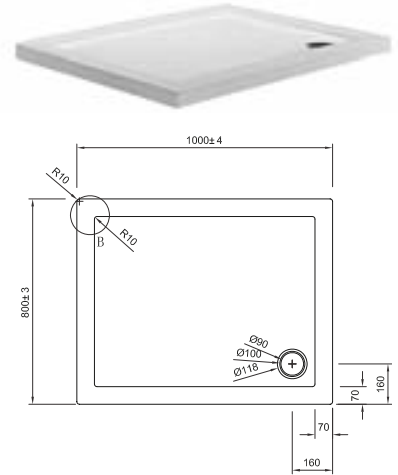

Square/Pentagon/Walk In/Rectangular

Rectangular Shower Tray
ST0R76900 760x900mm **£169.00**

Rectangular Shower Tray
ST00R8900 800x900mm **£169.00**

Rectangular Shower Tray
ST0R81000 800x1000mm **£199.00**

Rectangular Shower Tray
ST0R71200 760x1200mm **£249.00**

NEW Rectangular Shower Tray
ST0R81100 800x1100mm **£239.00**

NEW Rectangular Shower Tray
ST0R91100 900x1100mm **£239.00**

Rectangular Shower Tray
ST0R81200 800x1200mm **£249.00**

NEW Quadrant Shower Tray

STQ91400R 900x1400mm (R) **£299.00**

Only to be used in conjunction with Design View Inward Opening Quadrant, page 40.

Shower Tray Frames

Panels can not be used for installation where the shower tray is exposed on 3 sides.

Panels

STP00P900	Pentagon Shower Tray Panel, Front Face only 900mm	£22.95
STP01700F	Standard Shower Tray Panel Female for sizes up to 1700mm	£29.50
STP01000M	Standard Shower Tray Panel Male for sizes up to 1000mm	£29.50
STP0Q1000	Quadrant Shower Tray Panel for sizes up to 1000mm	£29.50
STP0Q12X9	Quadrant Offset Shower Tray Panel for sizes up to 1200 x 900mm	£29.50
STP0Q1400	Quadrant Offset Shower Tray Panel for 1400 x 900mm tray	£34.50