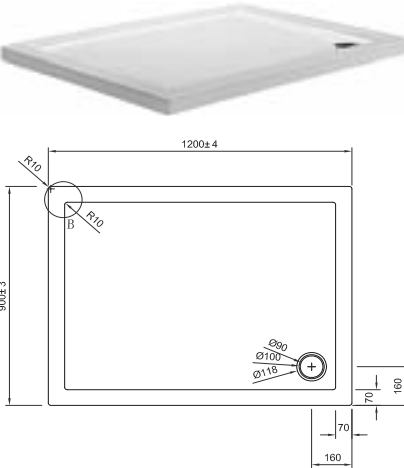

Square/Pentagon/Walk In/Rectangular

Rectangular Shower Tray
ST0R76900 760x900mm **£169.00**

Rectangular Shower Tray
ST00R8900 800x900mm **£169.00**

Rectangular Shower Tray
ST0R81000 800x1000mm **£199.00**

Rectangular Shower Tray
ST0R71200 760x1200mm **£249.00**

NEW Rectangular Shower Tray
ST0R81100 800x1100mm **£239.00**

NEW Rectangular Shower Tray
ST0R91100 900x1100mm **£239.00**

Rectangular Shower Tray
ST0R81200 800x1200mm **£249.00**

Rectangular Shower Tray
ST0R91200 900x1200mm **£249.00**

Quadrant Shower Tray
ST000Q800 800x800mm **£189.00**

Quadrant Shower Tray
ST000Q900 900x900mm **£199.00**

Quadrant Shower Tray
ST000Q1000 1000x1000mm **£239.00**

Panels

STP00P900	Pentagon Shower Tray Panel, Front Face only 900mm	£22.95
STP01700F	Standard Shower Tray Panel Female for sizes up to 1700mm	£29.50
STP01000M	Standard Shower Tray Panel Male for sizes up to 1000mm	£29.50
STP0Q1000	Quadrant Shower Tray Panel for sizes up to 1000mm	£29.50
STP0Q12X9	Quadrant Offset Shower Tray Panel for sizes up to 1200 x 900mm	£29.50
STP0Q1400	Quadrant Offset Shower Tray Panel for 1400 x 900mm tray	£34.50