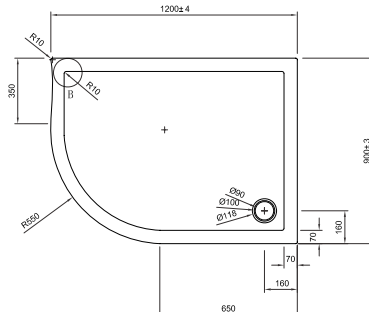

NEW Quadrant Shower Tray
STQ81000L 800x1000mm (L) **£229.00**

NEW Quadrant Shower Tray
STQ81000R 800x1000mm (R) **£229.00**

NEW Quadrant Shower Tray
STQ81200L 800x1200mm (L) **£259.00**

NEW Quadrant Shower Tray
STQ81200R 800x1200mm (R) **£259.00**

Quadrant Shower Tray
STQ91200L 900x1200mm (L) **£259.00**

Quadrant Shower Tray
STQ91200R 900x1200mm (R) **£259.00**

SHOWER TRAYS

Quadrant/Frames

NEW Quadrant Shower Tray

STQ91400L 900x1400mm (L) **£299.00**

NEW Quadrant Shower Tray

STQ91400R 900x1400mm (R) **£299.00**

Only to be used in conjunction with Design View Inward Opening Quadrant, page 40.

Shower Tray Frames

Panels can not be used for installation where the shower tray is exposed on 3 sides.

Panels

STP00P900	Pentagon Shower Tray Panel, Front Face only 900mm	£22.95
STP01700F	Standard Shower Tray Panel Female for sizes up to 1700mm	£29.50
STP01000M	Standard Shower Tray Panel Male for sizes up to 1000mm	£29.50
STP0Q1000	Quadrant Shower Tray Panel for sizes up to 1000mm	£29.50
STP0Q12X9	Quadrant Offset Shower Tray Panel for sizes up to 1200 x 900mm	£29.50
STP0Q1400	Quadrant Offset Shower Tray Panel for 1400 x 900mm tray	£34.50